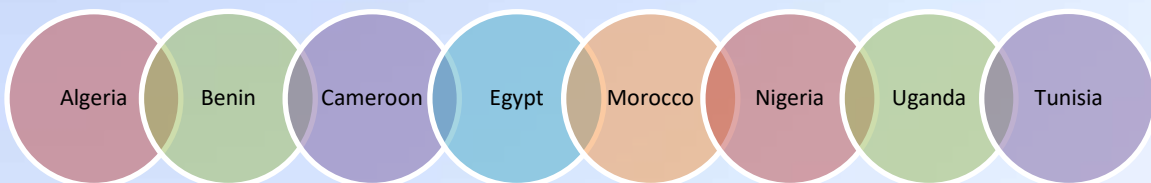

Creation of LARELEC company

Larelec was initially a Unipersonal Simplified Share Company founded in 2008 by Philippe LAREDO, Chief Executive Officer. In early 2019, Larelec became a Simplified Share Company thanks to the employees who participated in the restructuring of the company. Larelec is based in Gémenos (France)

Company specialized in the electrical field & Automation

Larelec company it is an integrator in electrical and automation works; we are performing the detailed engineering from HT equipment's till sensors, including all the necessary phases for realization of complete cement factory renovation or new cement factory,

Spare parts

- Larelec has a section specialized in spare parts.
- This allows the company to work in different factories in order to maintain their effective functioning in the long term, In addition to forge closer links with its customers.

- Accordingly, a competent team is available to provide a wide choice of specific materials, by consulting different suppliers in order to respond accurately to customer requests.
- Spare parts are grouped into different large family of products like:
  - ✓ Distribution equipment
  - ✓ HT / MT / LV actuators
  - ✓ Industrial automation and computer software
  - ✓ Instrumentation sensors
  - ✓ Cables & accessories

- Through its network and its expertise Larelec intervenes already in different countries such as: